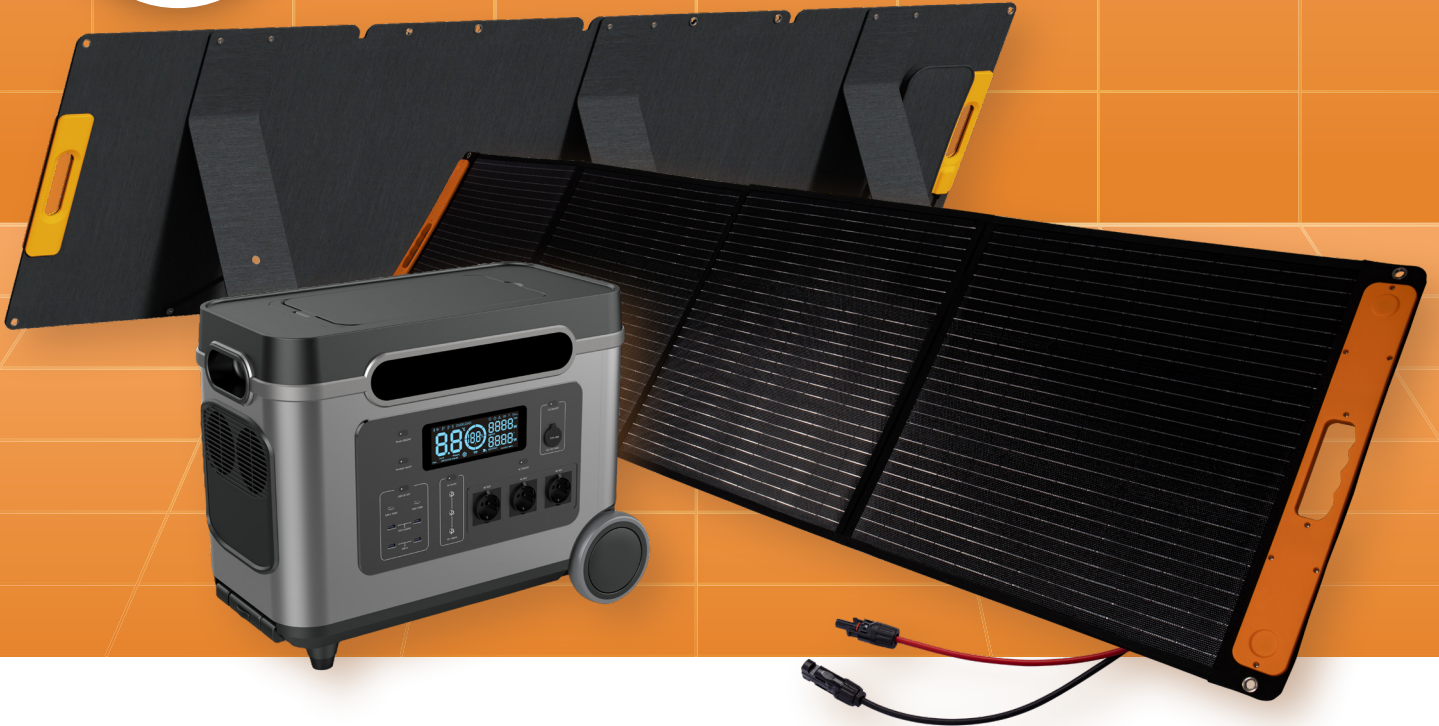

PORTABLE SERIES

The portable solar panel developed by GermanSolar is convenient for users to carry it outdoors and use it anywhere.

GermanSolar
The Partner For Your Solar Lifetime!

PORTABLE SERIES FOLDABLE KIT 200W

Wherever you go wherever the sun rays, GermanSolar's Portable Series are perfect for outdoor adventures as backup power to your electronic devices and alternative power source.

APPLICATIONS

GermanSolar's Foldable Kit 200W includes everything you need to power small appliances and larger camping demands. Travel freely; keep your journey easy.

COMPATIBILITY

Portable power station

(GEL, AGM,
Flooded, and
Lithium)

Batteries

PORTABLE SERIES

- Designed for portability and strength with high efficiency MONO cell.
- Lightweight and highly portable ● Anti-reflective scratch resistant with ETFE film
- Designed for 12V Automotive use as high power output

SPECIFICATIONS

Item	FK-1200	FK-2500
Capacity	1024Wh	2496Wh
Foldable Solar Panel	200W*1	200W*2
Portable Power Station	PPS1000*1	PPS2500*1
Battery Type	LiFePO4	LiFePO4
Cycle Life	> 3000 cycles	> 3000 cycles
AC Input	210W	1350W
Solar Input	Max 240W	Max 600W
AC Output	1200W, Peak 2400W(0.1S)	2500W, Peak 5000W(0.1S)
DC Output Ports	USB, Type-C , Cigarette Lighter	
Wall Outlet Full Recharge Time	5H	1.8H
Solar Panel Full Recharge Time	5H (Solar 200W)	6H (Solar 400W)